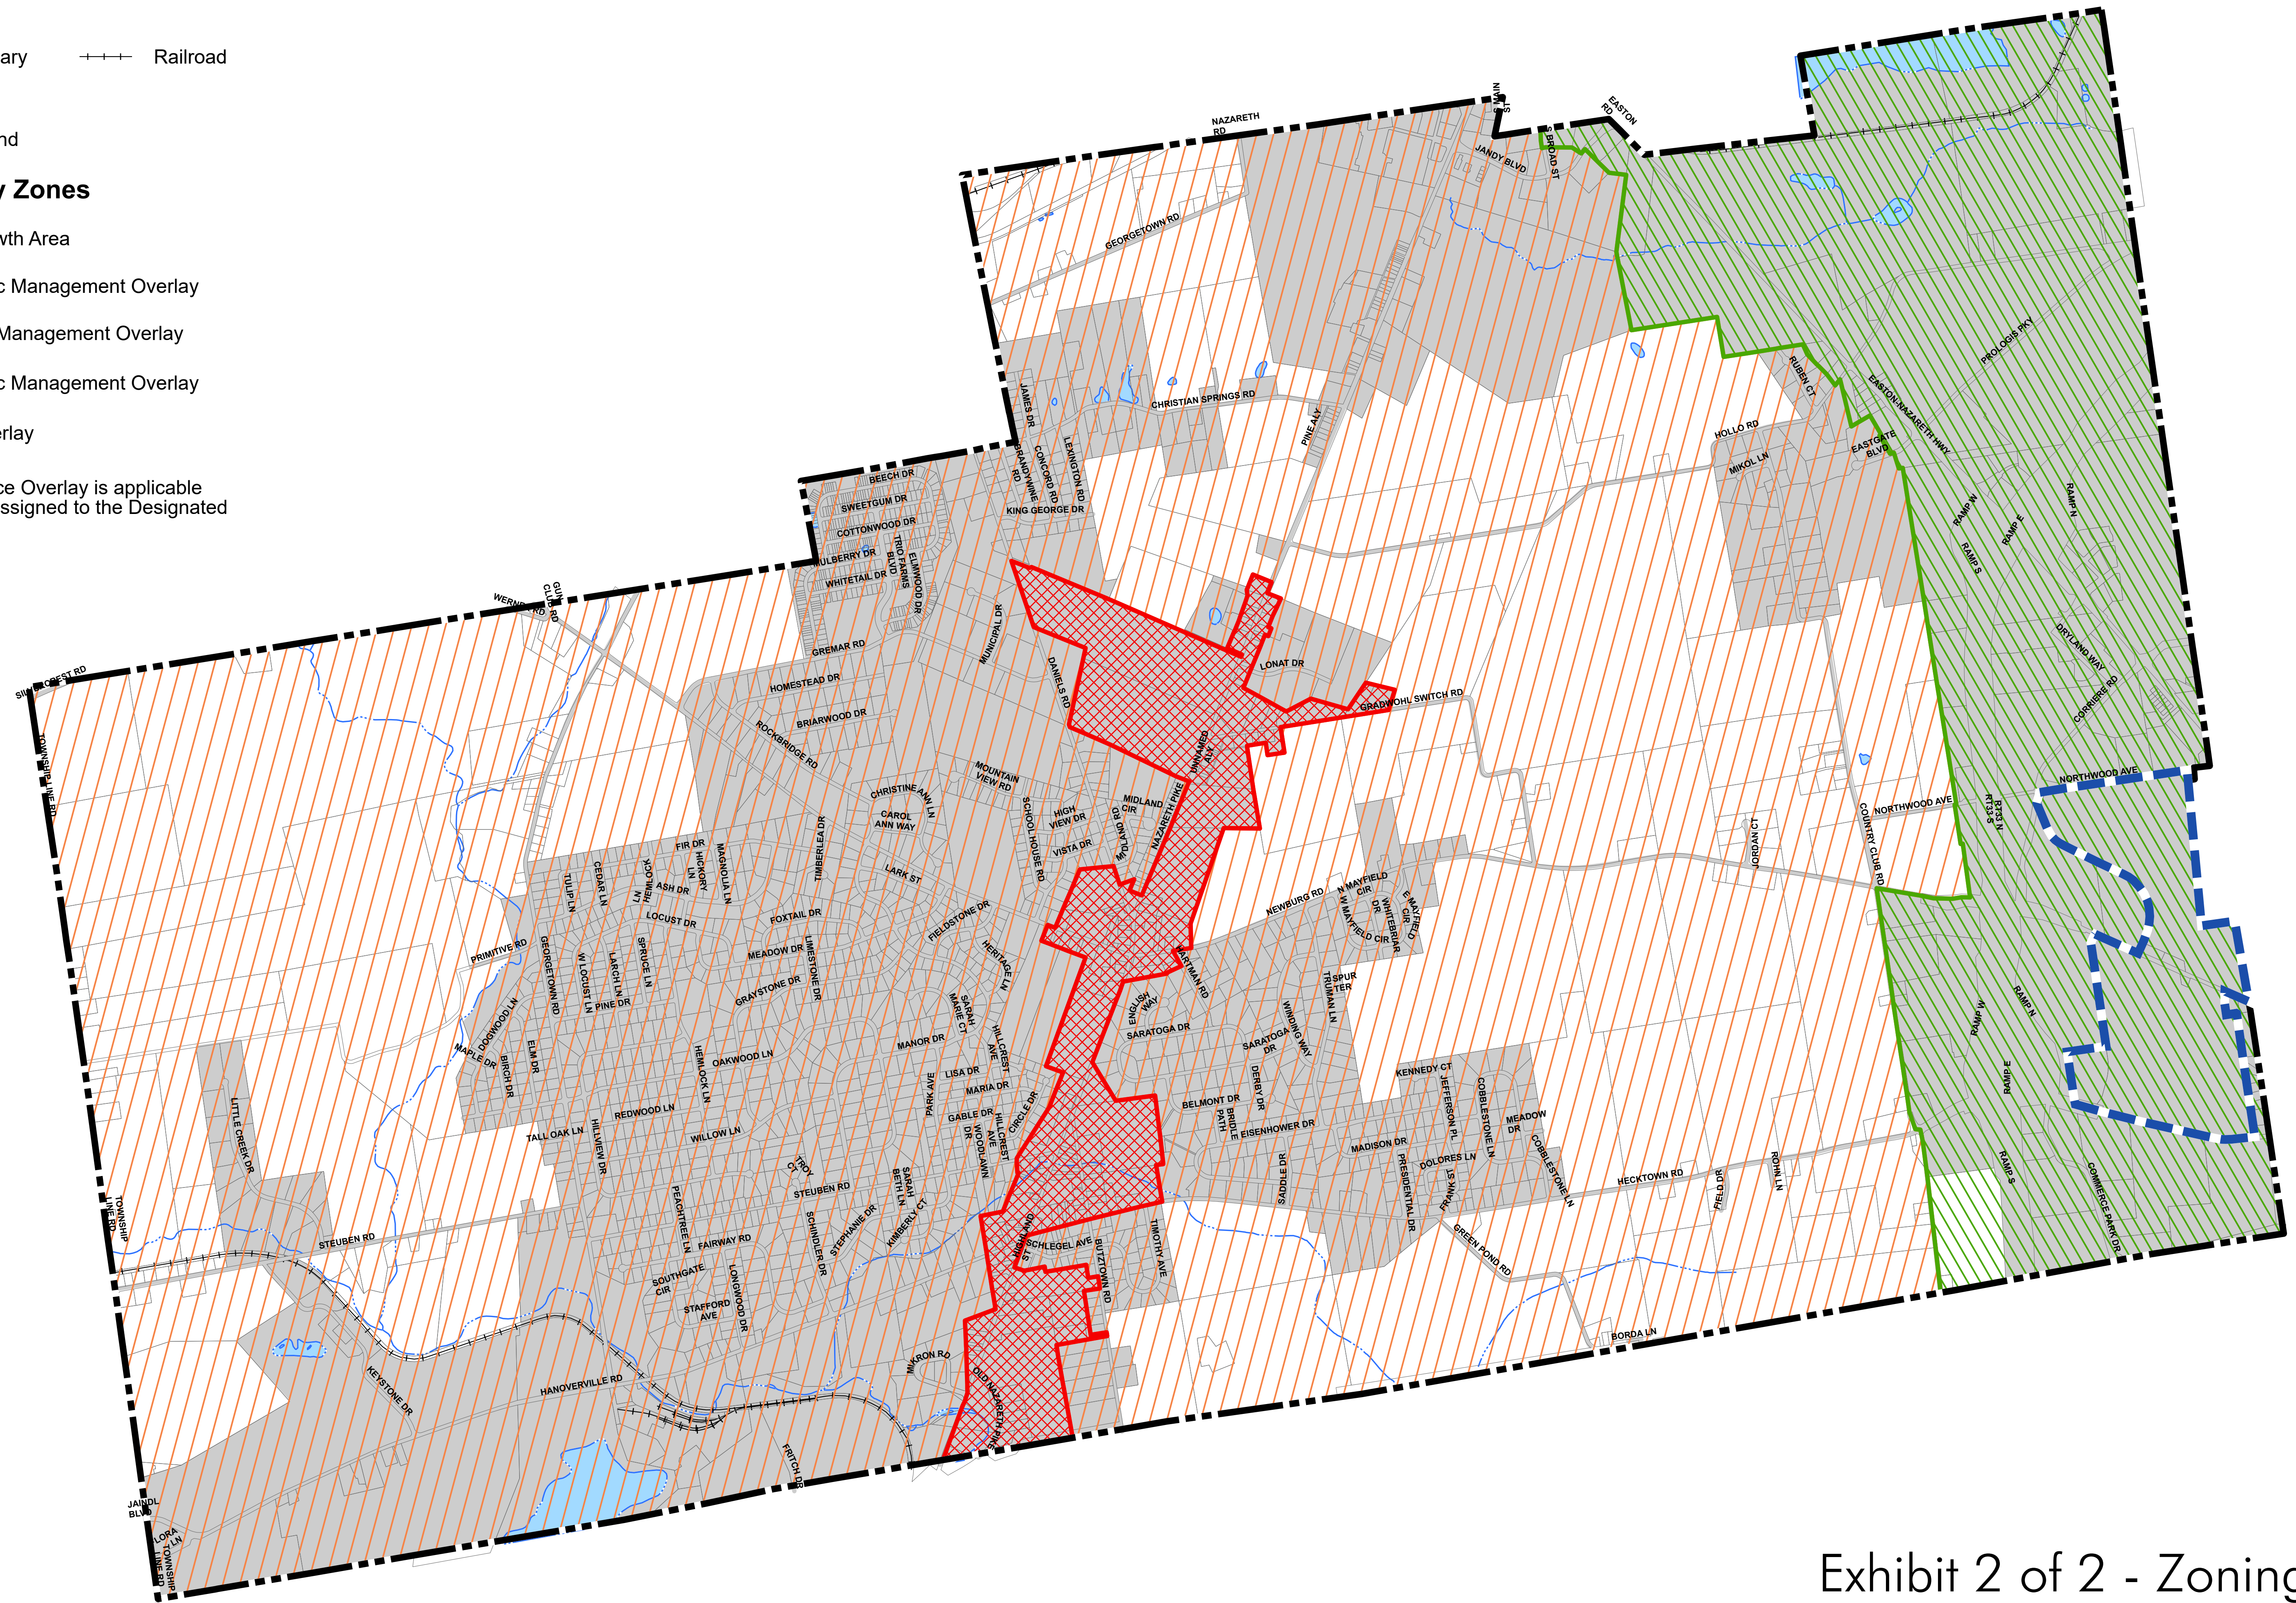

Legend

-  Township Boundary
-  Parcel
-  Stream/Lake/Pond
-  Railroad

Proposed Overlay Zones

-  Designated Growth Area
-  Route 191 Traffic Management Overlay
-  Mid-land Traffic Management Overlay
-  Route 248 Traffic Management Overlay
-  Health Care Overlay

Note: The Rural Resource Overlay is applicable to any lot not otherwise assigned to the Designated Growth Area.

Exhibit 2 of 2 - Zoning Overlays
OFFICIAL ZONING MAP

LOWER NAZARETH TOWNSHIP

Adopted December 13, 2023
Amended November 13, 2024

0 0.25 0.5 Miles