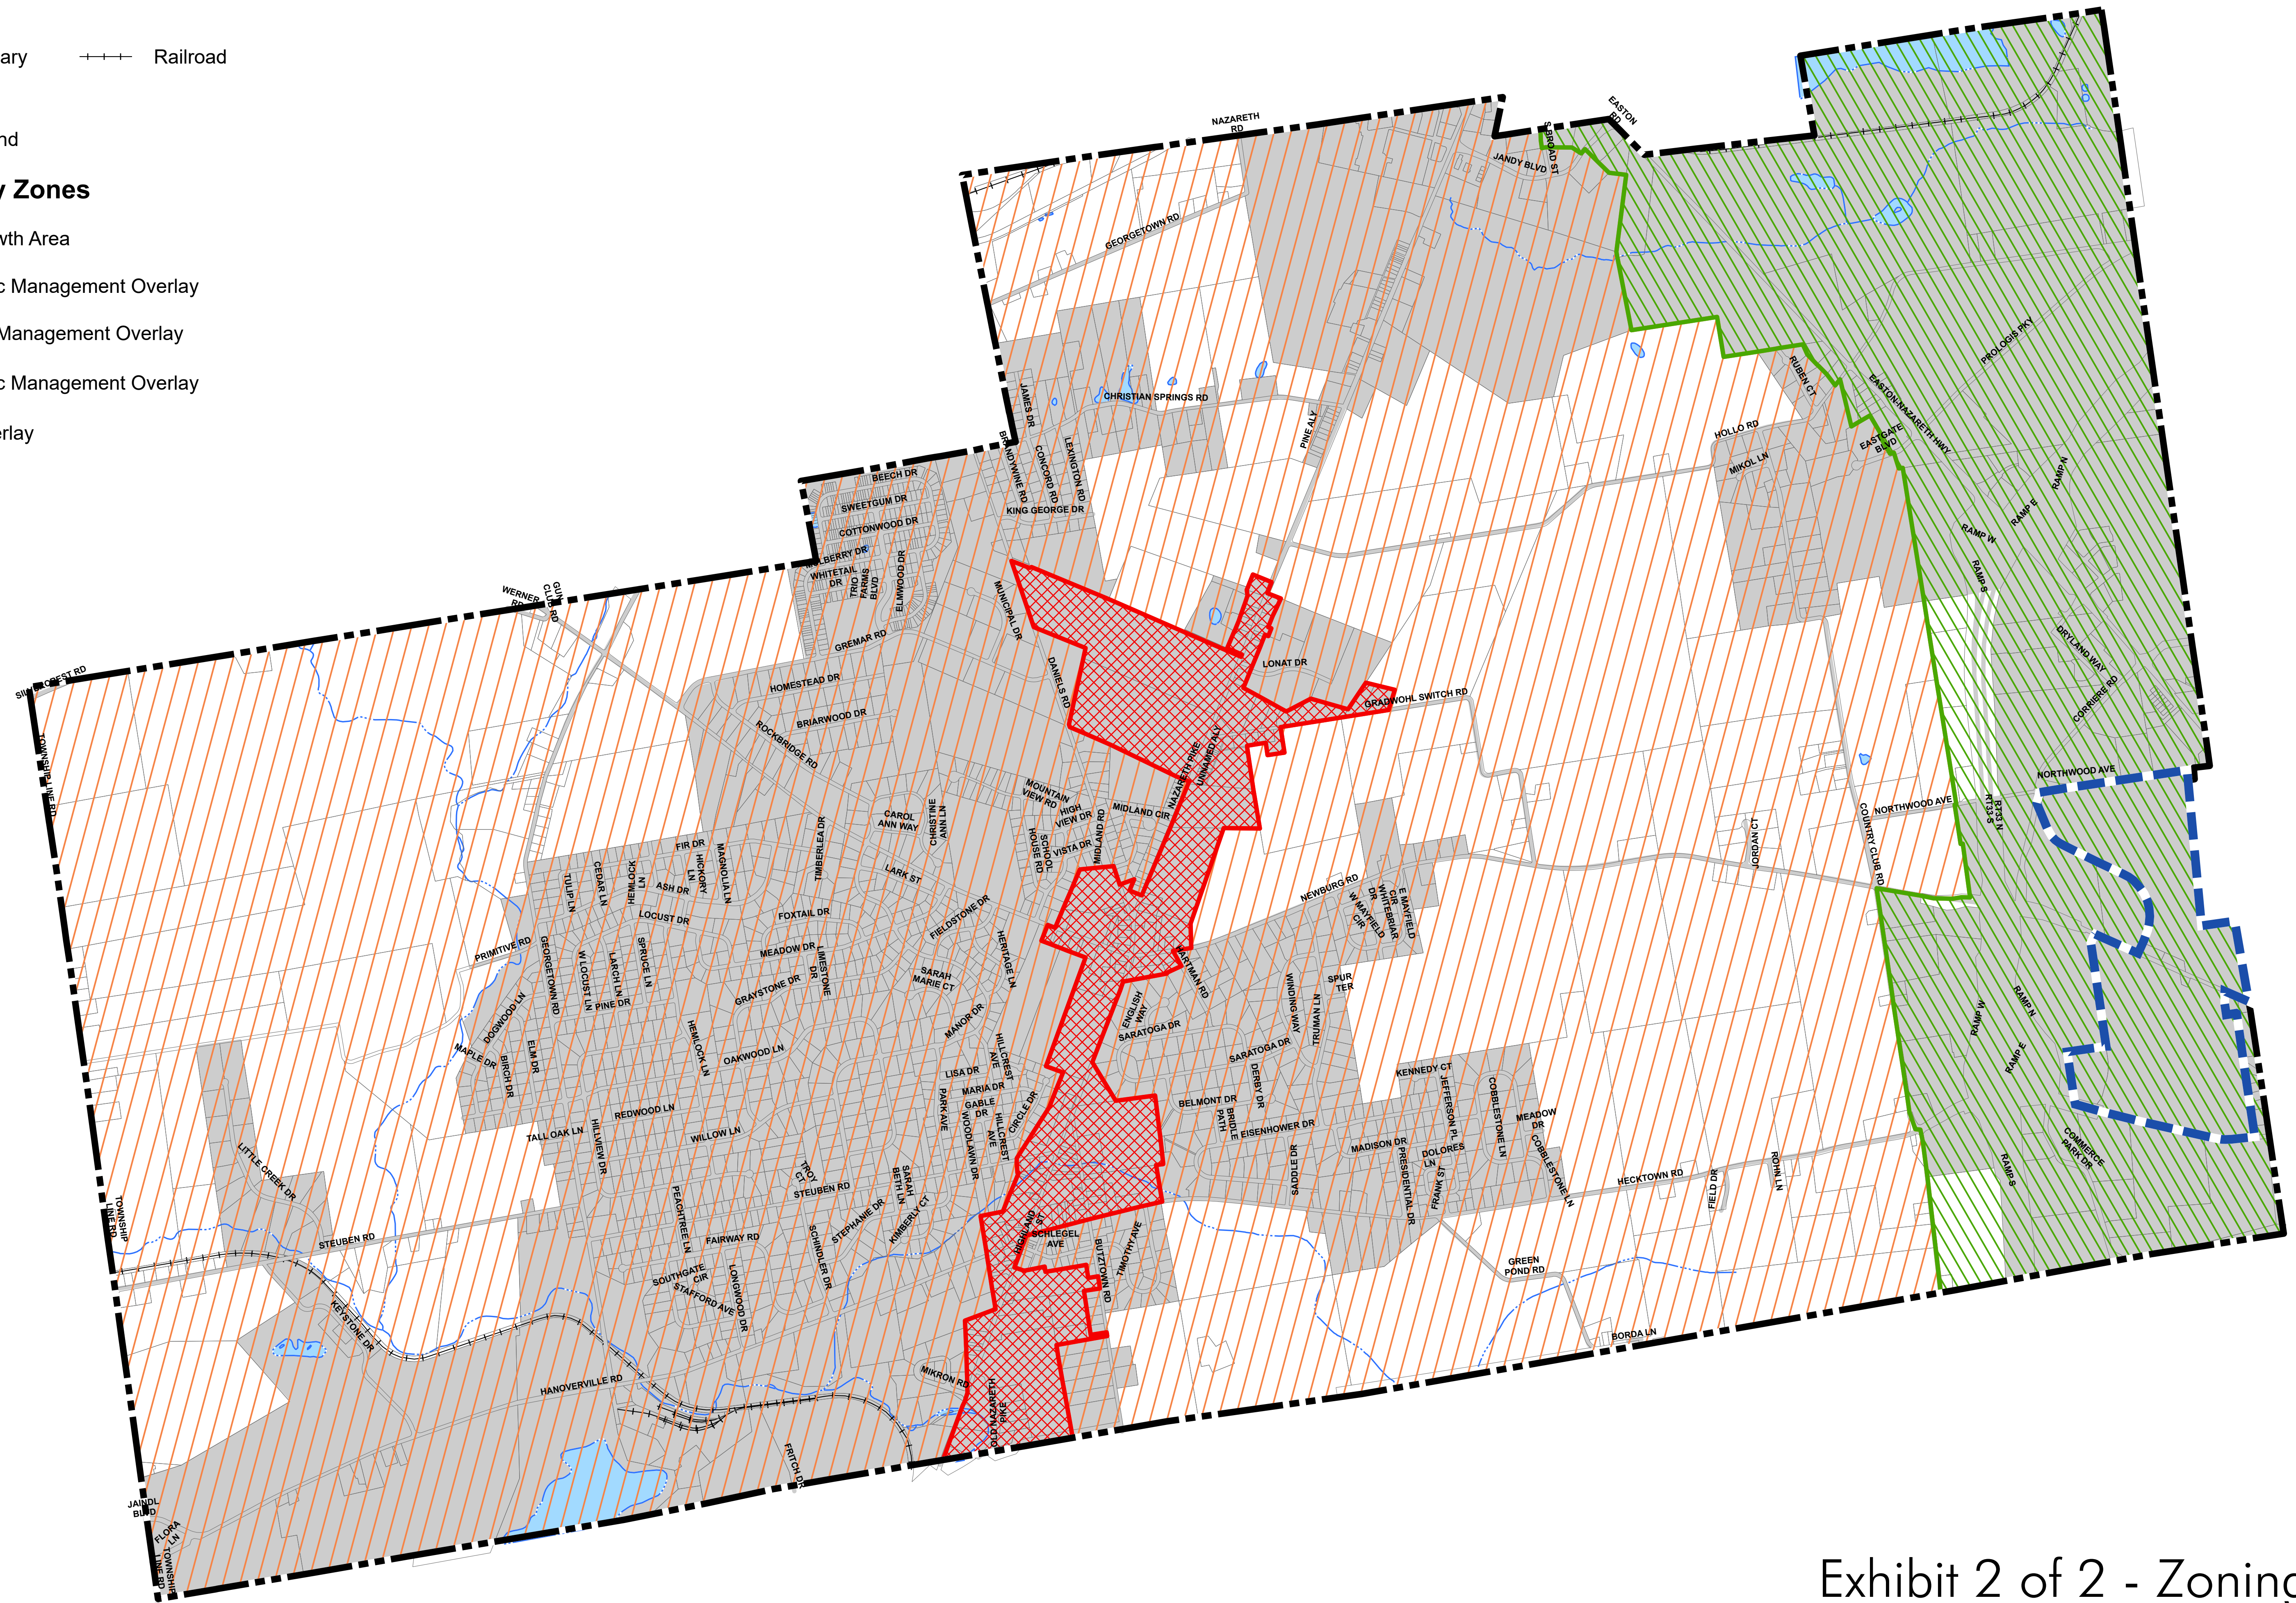

Legend

- Township Boundary
- Parcel
- Stream/Lake/Pond
- Railroad

Proposed Overlay Zones

- Designated Growth Area
- Route 191 Traffic Management Overlay
- Mid-land Traffic Management Overlay
- Route 248 Traffic Management Overlay
- Health Care Overlay

Exhibit 2 of 2 - Zoning Overlays
OFFICIAL ZONING MAP

LOWER NAZARETH TOWNSHIP
Adopted December 13, 2023

0 0.25 0.5 Miles

NORTH